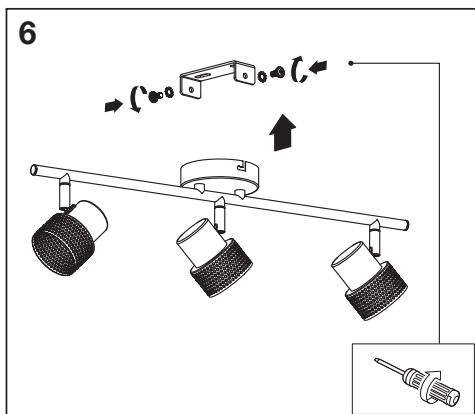

DÉCOR SPOT CORK