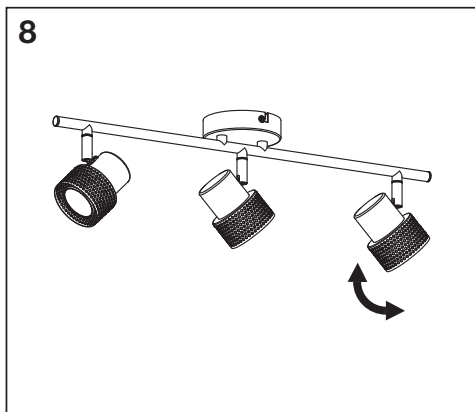

DÉCOR SPOT CORK