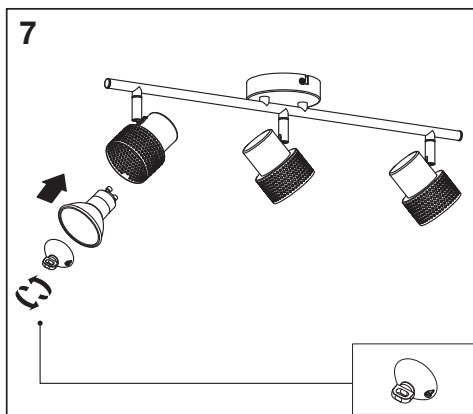

DÉCOR SPOT CORK