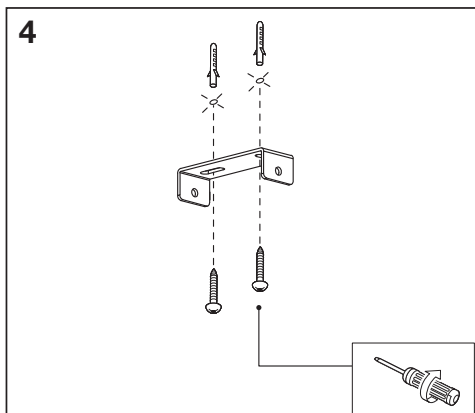

DÉCOR SPOT CORK