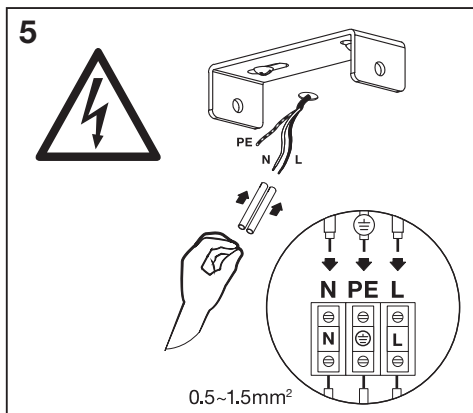

DÉCOR SPOT CORK